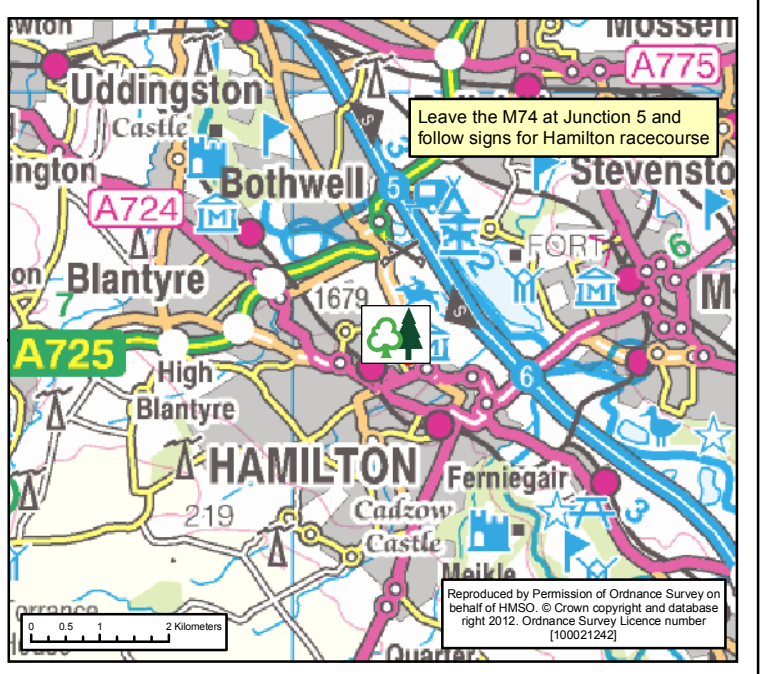

E-mail: centralscotland.cons@forestry.gsi.gov.uk

National Grid Ref - NS716562

Leave the M74 at Junction 5 and follow signs for Hamilton racecourse

Reproduced by Permission of Ordnance Survey on behalf of HMSO. © Crown copyright and database right 2012. Ordnance Survey Licence number [100021242]