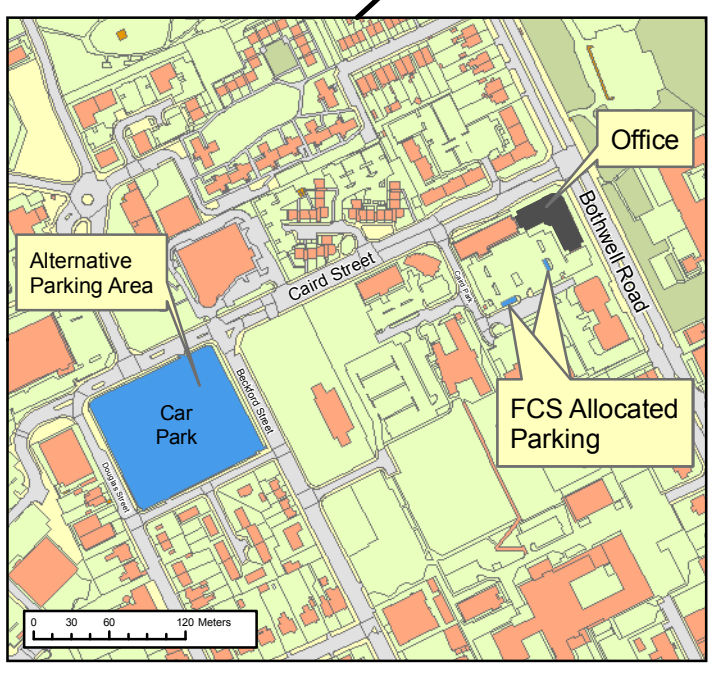

E-mail: centralscotland.cons@forestry.gsi.gov.uk

National Grid Ref - NS716562

Leave the M74 at Junction 5 and follow signs for Hamilton racecourse

Reproduced by Permission of Ordnance Survey on behalf of HMSO. © Crown copyright and database right 2012. Ordnance Survey Licence number [100021242]